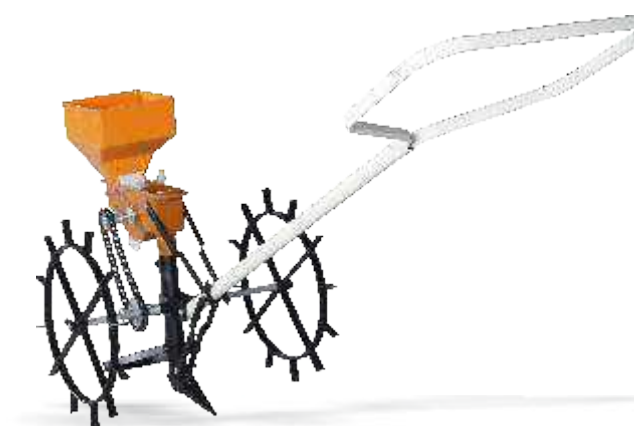

Tractor Operated Automatic
Seed Cum Fertilizer Drill
17 Teeth - 17 Pipe "Kota Model"

www.bharatagro.in

Government
Approved
SUBSIDY

Export Quality Standard

Manual Operated
Automatic Seed Drill

Tractor Operated Automatic Seed cum Fertilizer Drill - "Kota Model"

Model	: 17 Teeth 17 Pipe 63 Inch Big Hopper
No of Rows	: 17(Seventeen) Also Available In 19 & 21 Rows
Row to Row Spacing	: 4 Inch Standard & Adjustable In 1 Inch Ratio
Length of Main Frame	: 85 Inch, Increase Length 85 Inch To 112 Inch
Hopper Capacity Approx in Kg	: For Seed 80 Kg.
Weight Approx in Kg	: 310 Kg
Require of Tractor H.p.	: 35 H.p. Onwards
Extra Facility	: Saptine in Hopper

Which Seed for Sowing : Wheat, Ground Nut, Cotton Seed, Castor,
Garlic, Maize, Cumin Seed, Soya Been, Sunflower, Paddy
(dry Land) All Types Of Grains Cereals & Pulses Seeds

Manual Operated Automatic Seed Drill

Model	: 1 Teeth 1 Pipe Single Hopper Model
No of Rows	: 1 (one)
Hopper Capacity App. In Kg	: For Seed 3 Kg
Weight Approx In Kg	: 12 Kg
Features.....	: It Is Operated By Single Person. It's Teeth Is Adjustable For Smooth Operating It Is More Suitable For Small Farmer It Is Operated By Less Man Power

Which Seed for Sowing : Wheat, Ground Nut, Cotton Seed, Castor,
Garlic, Maize, Cumin Seed, Soya Been, Sunflower, Paddy
(dry Land) All Types Of Grains Cereals & Pulses Seeds

BHARAT AGRO^{TM}
AUTOMATIC SEED DRILL

www.bharatagro.in

An ISO 9001:2008 Certified Company

**Automatic
SEED Drill**