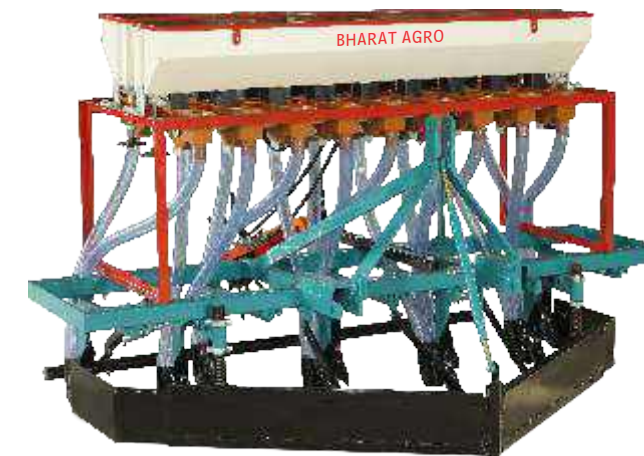

BHARAT AGRO^{TM}
AUTOMATIC SEED DRILL

www.bharatagro.in

An ISO 9001:2008 Certified Company

**Automatic
SEED Drill**