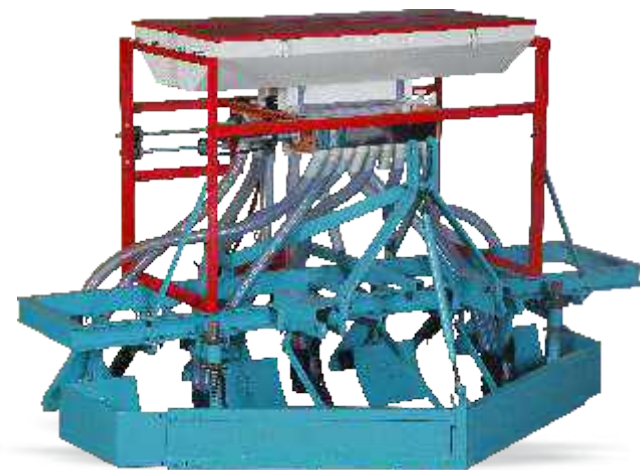

**Tractor Operated Automatic
Seed cum Fertilizer Drill - Wheat System Model**

Model	: 9 Teeth 18 Pipe 47 Inch Double Hopper
No of Rows	: 9 (nine) Also Available In 7 To 11 Rows
Row to Row Spacing	: 9 Inch Standard & Adjustable In 1 Inch Ration
Length of Main Frame	: 85 Inch Increase Length 85 Inch To 112 Inch
Hopper Capacity Approx in Kg	: For Seed 35 Kg For Fertilizer 40 Kg
Weight Approx in Kg	: 290 Kg
Require of Tractor H.p.	: 35 H.p. Onwards

Which Seed for Sowing : Wheat, Ground Nut, Cotton Seed, Castor, Garlic, Maize, Cumin Seed, Soya Been, Sunflower, Paddy (dry Land) All Types Of Grains Cereals & Pulses Seeds