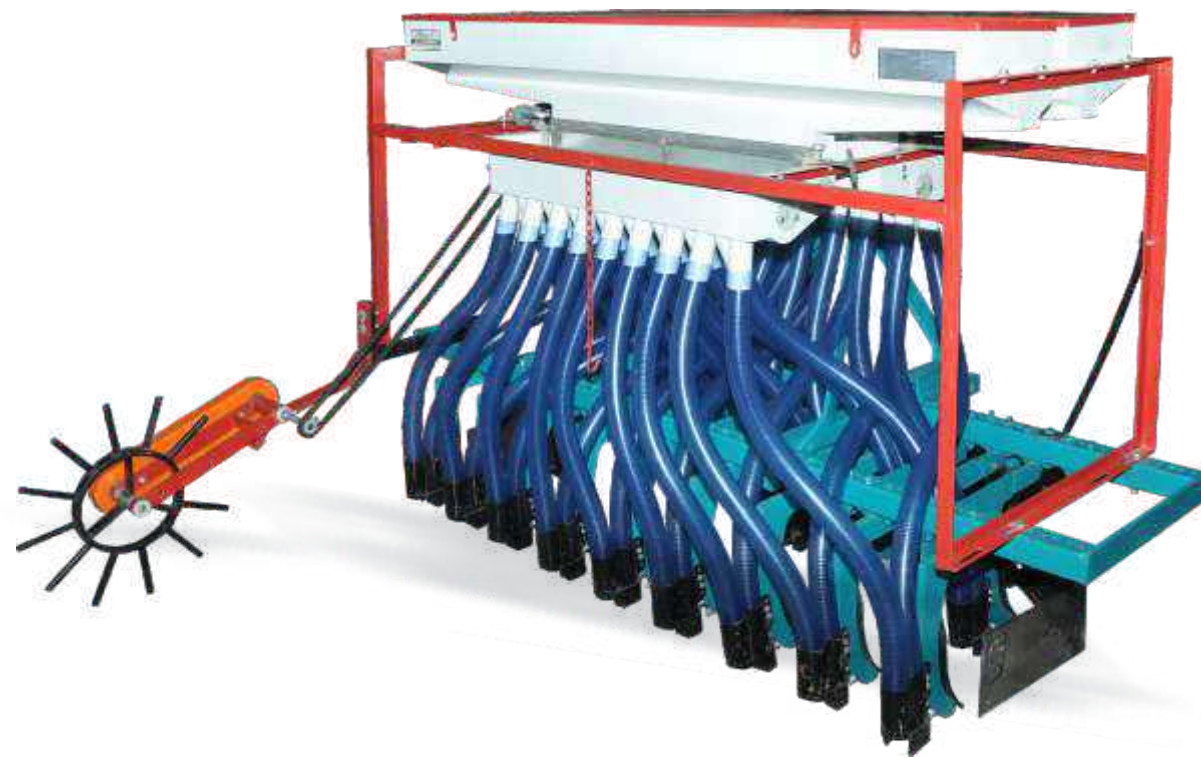

www.bharatagro.in

An ISO 9001:2008 Certified Company

**Automatic
SEED Drill**

Tractor Operated 17 Teeth - 34 Pipe
Seed cum Fertilizer Drill - "MP Model"

www.bharatagro.in

Government
Approved
SUBSIDY

Export Quality Standard

Tractor Operated Automatic
8 Teeth - 16 Pipe AP MODEL
Seed cum Fertilizer Drill

**Tractor Operated Automatic
Seed cum Fertilizer Drill - "MP Model"**

Model	: 17 Teeth 34 Pipe 63 Inch Double Hopper
No of Rows	: 17 (seventeen) Also Available In 19 & 21 Rows
Row to Row Spacing	: 4 Inch Standard & Adjustable In 1 Inch Ratio
Length of Main Frame	: 85 Inch Increase Length 112 Inch.
Hopper Capacity Approx in Kg	: For Seed 50 Kg For Fertilizer 55 Kg
Weight Approx in Kg	: 380 Kg
Require of Tractor H.p.	: 35 H.P. Onwards
Extra Facility	: Saptine In Hopper