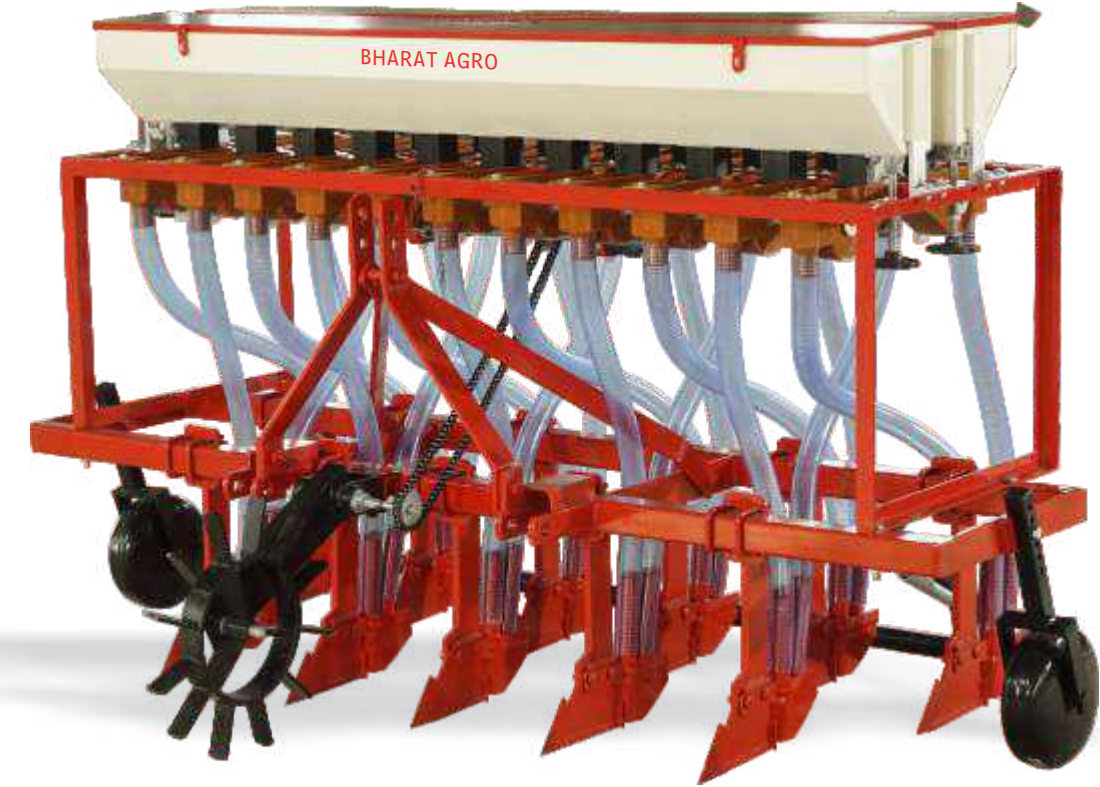

Model	: 9 Teeth 18 Pipe 63 Inch Double Hopper (1+1+1... Box) Hubli Model
No of Rows	: 9 (nine) Also Available In 7 To 11 Rows
Row to Row Spacing	: 9 Inch Standard & Adjustable
Length of Main Frame	: 87 Inch
Hopper Capacity Approx in Kg	: For Seed 50 Kg For Fertilizer 55 Kg
Weight Approx in Kg	: 315 Kg
Require of Tractor H.p.	: 35 H.p. Onwards
Extra Facility	: Leveling Blade

www.bharatagro.in

An ISO 9001:2008 Certified Company

**Automatic
SEED Drill**

Tractor Operated Automatic
9 Teeth - 18 Pipe Spring Type Cultivator
Seed cum Fertilizer Drill

www.bharatagro.in

Government
Approved
SUBSIDY

Export Quality Standard

Tractor Operated Automatic
Zero Trillage Seed cum Fertilizer Drill
11 Teeth - 22 Pipe (1+1+1...)

**Tractor Operated Automatic
Seed cum Fertilizer Drill - Spring Type Cultivator**

Model	: 9 Teeth 18 Pipe 63 Inch Double Hopper (1+1+1.... Box) And Spring Type Cultivator
No of Rows	: 9 (nine) Also Available In 7 To 11 Rows
Row to Row Spacing	: 12 Inch Standard & Adjustable
Length of Main Frame	: 87 Inch
Hopper Capacity Approx in Kg	: For Seed 50 Kg For Fertilizer 55 Kg
Weight Approx in Kg	: 300 Kg
Require of Tractor H.p.	: 35 H.p. Onwards
Extra Facility	: Leveling Blade