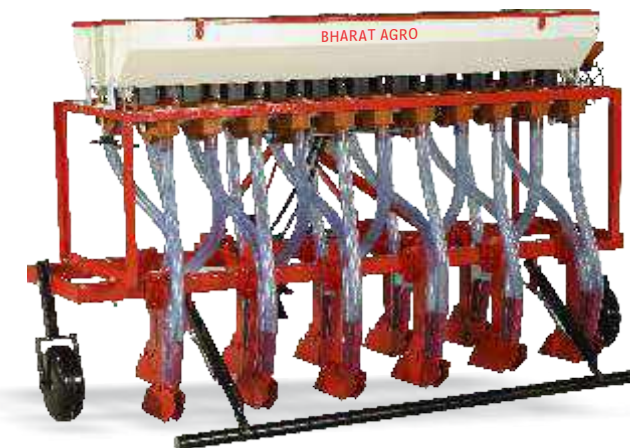

BHARAT AGRO™
AUTOMATIC SEED DRILL

www.bharatagro.in

An ISO 9001:2008 Certified Company

**Automatic
SEED Drill**