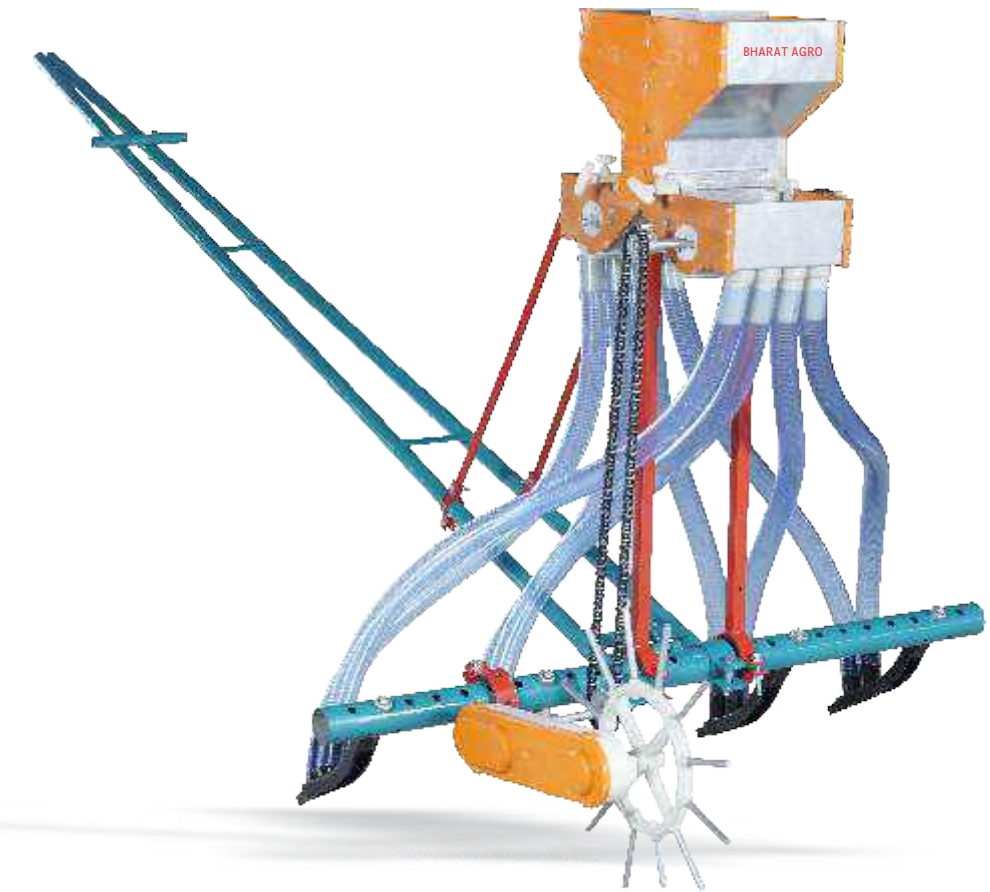

Animal Driven Automatic Seed Drill

Model	: 5 Teeth 5 Pipe Single Hopper Model
No of Rows	: 5 (five) Also Available In 3 To 7 Rows.
Row to Row Spacing	: 9 Inch Standard & Adjustable In 2 Inch Ratio.
Length of Main Frame	: 75 Inch
Hopper Capacity Approx in Kg	: For Seed 10 Kg
Weight Approx in Kg	: 60 Kg