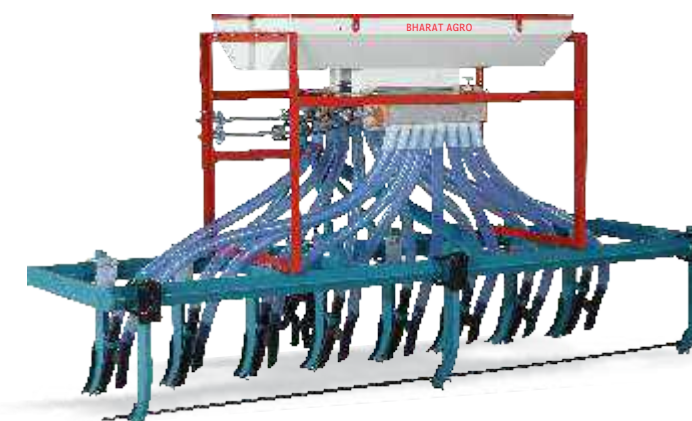

BHARAT AGRO™
AUTOMATIC SEED DRILL

www.bharatagro.in

An ISO 9001:2008 Certified Company

**Automatic
SEED Drill**